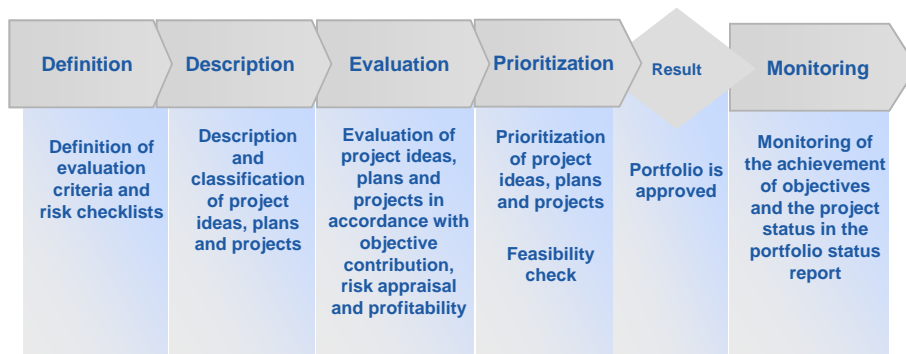

PLANTA Portfolio: Strategic Project Management

PLANTA Portfolio helps you to answer strategic questions:

- Does the project portfolio map onto the corporate strategy?
- Which projects are now unprofitable?
- Are the projects producing the promised benefits?
- What project risks are we taking on?
- Which projects should be canceled?

PLANTA Portfolio Workflow

PLANTA Portfolio enables project portfolios to be created and analyzed and supports all the phases of portfolio management, from the definition of evaluation criteria through the classification of ideas, plans and projects, their prioritization, to the monitoring of objectives and projects.

Your Benefits

- Systematic and strategy-oriented planning of the project portfolio in accordance with validated criteria
- Optimization of investment decisions – investment in the “right” projects
- Planning and use of resources according to the project portfolio planned
- Timely identification of opportunities and risks
- Reduction in the number of projects to the right number
- Process-oriented user interface based on company workflow
- Lean database architecture
- High performance even with >1000 users
- Open 3-tier client/server architecture
- Intuitive script language Python

Company-Wide Project Management with PLANTA Software

Keeping an Eye on Projects

with
 PLANTA *Project*
 PLANTA *Portfolio*
 PLANTA *Request*

Controlling of all projects in the enterprise from the project idea to the archived project