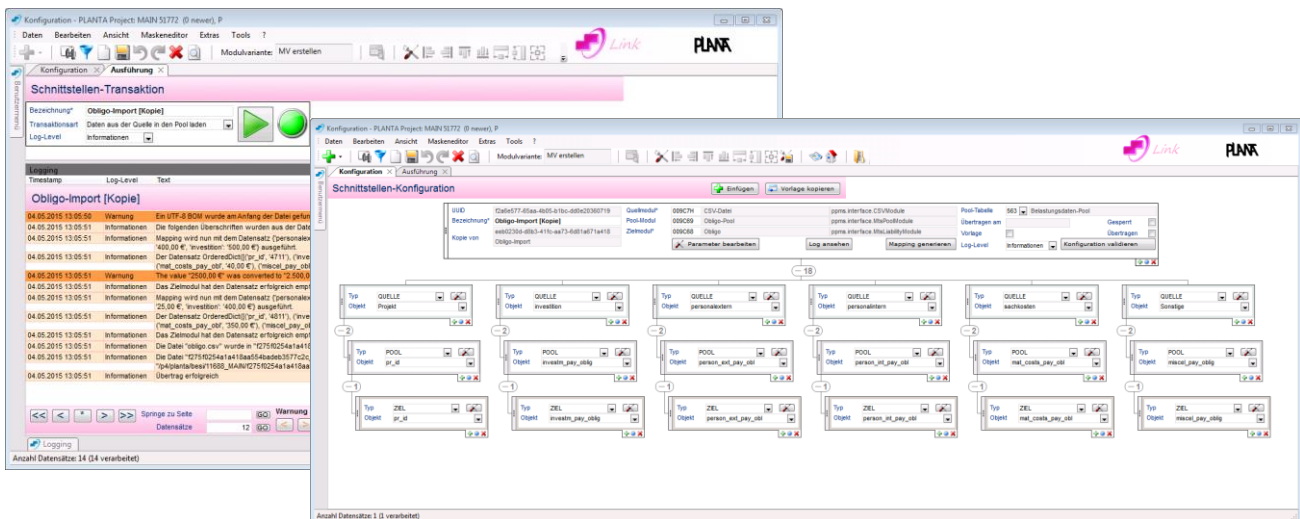

PLANTA Link Flexible Universal Interface

The PLANTA Link add-on is a universal interface for the import or export of data to other systems, for instance SAP. Flexible and easily to configure interfaces can be created quickly using modular elements, including a library of standard parameters and drag & drop technology.

Individual solutions can thus be created to meet the specific demands of each customer in terms of the content and structure of data transfer. Predefined interface templates for common interface types are included in PLANTA.

PLANTA supports various interface technologies for data import and export; for example diverse file formats (.csv, ...), web service and SAP RFC calls. The interfaces can be parameterized and automated. The graphical interface of PLANTA Link provides for easy creation, configuration and visualization of interfaces. Intermediate steps can also be created that allow for data conversion and validation.

Company-Wide Project Management with PLANTA Software

Keeping an Eye on Projects

with
 PLANTA *Project*
 PLANTA *Portfolio*
 PLANTA *Request*

Controlling of all projects in the enterprise from the project idea to the archived project